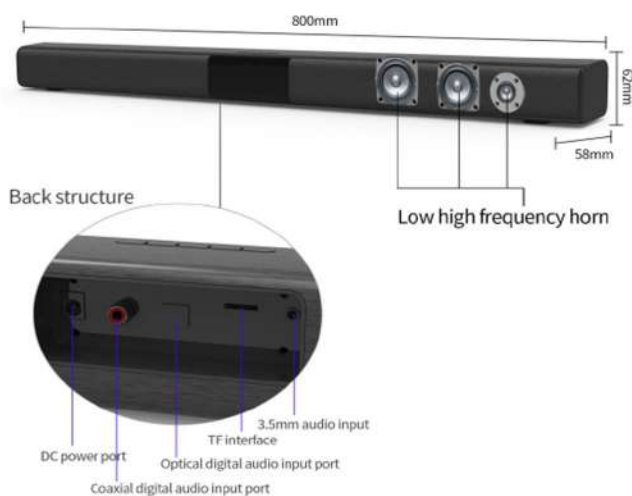

Wireless Bluetooth Sound Bar Series

Intensified Experience

3 equalizer modes to match your program

More connection

SoundBar SPECIFICATIONS

Model	QSB-50
Functions	AUX Line in Bluetooth/USB 2.0 channels output ,Aux in,4 sound mode
Output Power	50W (THD=10%)
Output Unit	full range speaker: 2.5" / 10W x 4+ 5W x 2, Bass diaphragm x 1
Power Supply	AC110V ~240V
Power Voltage / Current	DC 18V / 3A
Frequency response	80Hz-16KHz
Signal Noise Ratio	≥ 80dB
BT version	HS6601 Bluetooth5.0
BT valid distance	10m
Support	Bluetooth AUX 3.5MM , ARC port , and OPT Port
Operation Method	Button / Remote control
Material	ABS
Color	Glossy black
Dimension	L800 mm x D58mm x H62mm
Net Weight	1.9KGS
Gross Weight	2.8KGS
Accessories	Remote Control, Line in cable, hanging screws,User manual,charger,Wall Mount Adapter
Box Size	946mm *140mm * 140mm