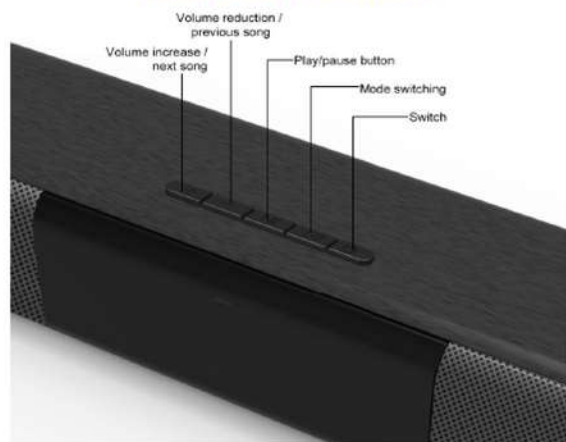

Wireless Bluetooth Sound Bar Series

Intensified Experience

3 equalizer modes to match your program

More connection

SoundBar SPECIFICATIONS

Model	QSB-50
Functions	AUX Line in Bluetooth/USB 2.0 channels output ,Aux in,4 sound mode
Output Power	50W (THD=10%)
Output Unit	full range speaker: 2.5" / 10W x 4+ 5W x 2, Bass diaphragm x 1
Power Supply	AC110V ~240V
Power Voltage / Current	DC 18V / 3A
Frequency response	80Hz-16KHz
Signal Noise Ratio	≥ 80dB
BT version	HS6601 Bluetooth5.0
BT valid distance	10m
Support	Bluetooth AUX 3.5MM , ARC port , and OPT Port
Operation Method	Button / Remote control
Material	ABS
Color	Glossy black
Dimension	L800 mm x D58mm x H62mm
Net Weight	1.9KGS
Gross Weight	2.8KGS
Accessories	Remote Control, Line in cable, hanging screws,User manual,charger,Wall Mount Adapter
Box Size	946mm *140mm * 140mm