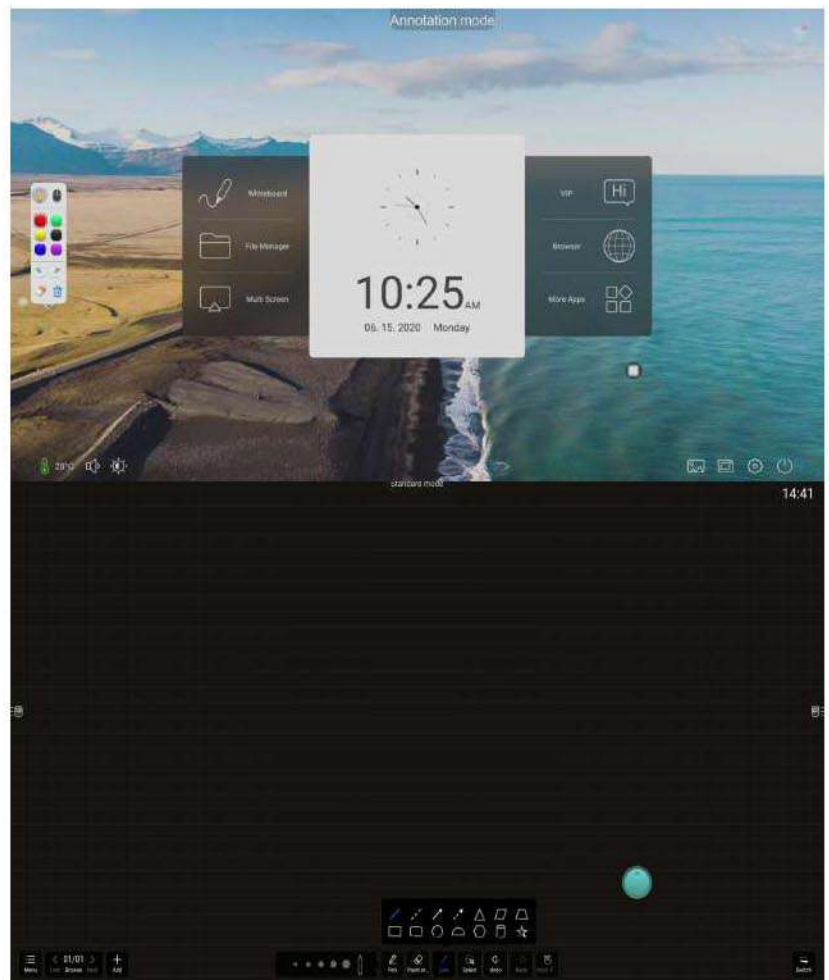

## Interactive LED Display

UHD 4K

2mm  
Pen Tip

HID  
32 Touch

Pen & Touch  
Differentiation

Accurate  
Block Eraser

Superior  
Connectivity

Dual  
System

Wireless Screen  
Sharing

Application:  
Education, Smart Conference, Training

Support 4k Ultra HD

Interactive control & wireless screen upload

Support video conference app

Support Multiple OS

Multi-point touch control

Share Contents

User friendly on screen remark

Tempered glass screen protection

Fingerprint proof screen